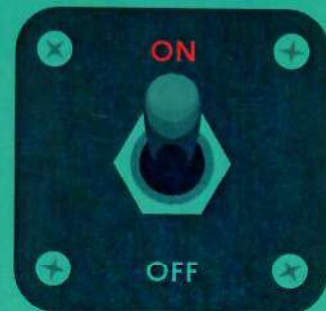

**RUNNER-UP
OF THE 2016**

CEE LIFT OFF!

Defect Radar

MADE POSSIBLE BY

POWERANGELS

LJFFICE